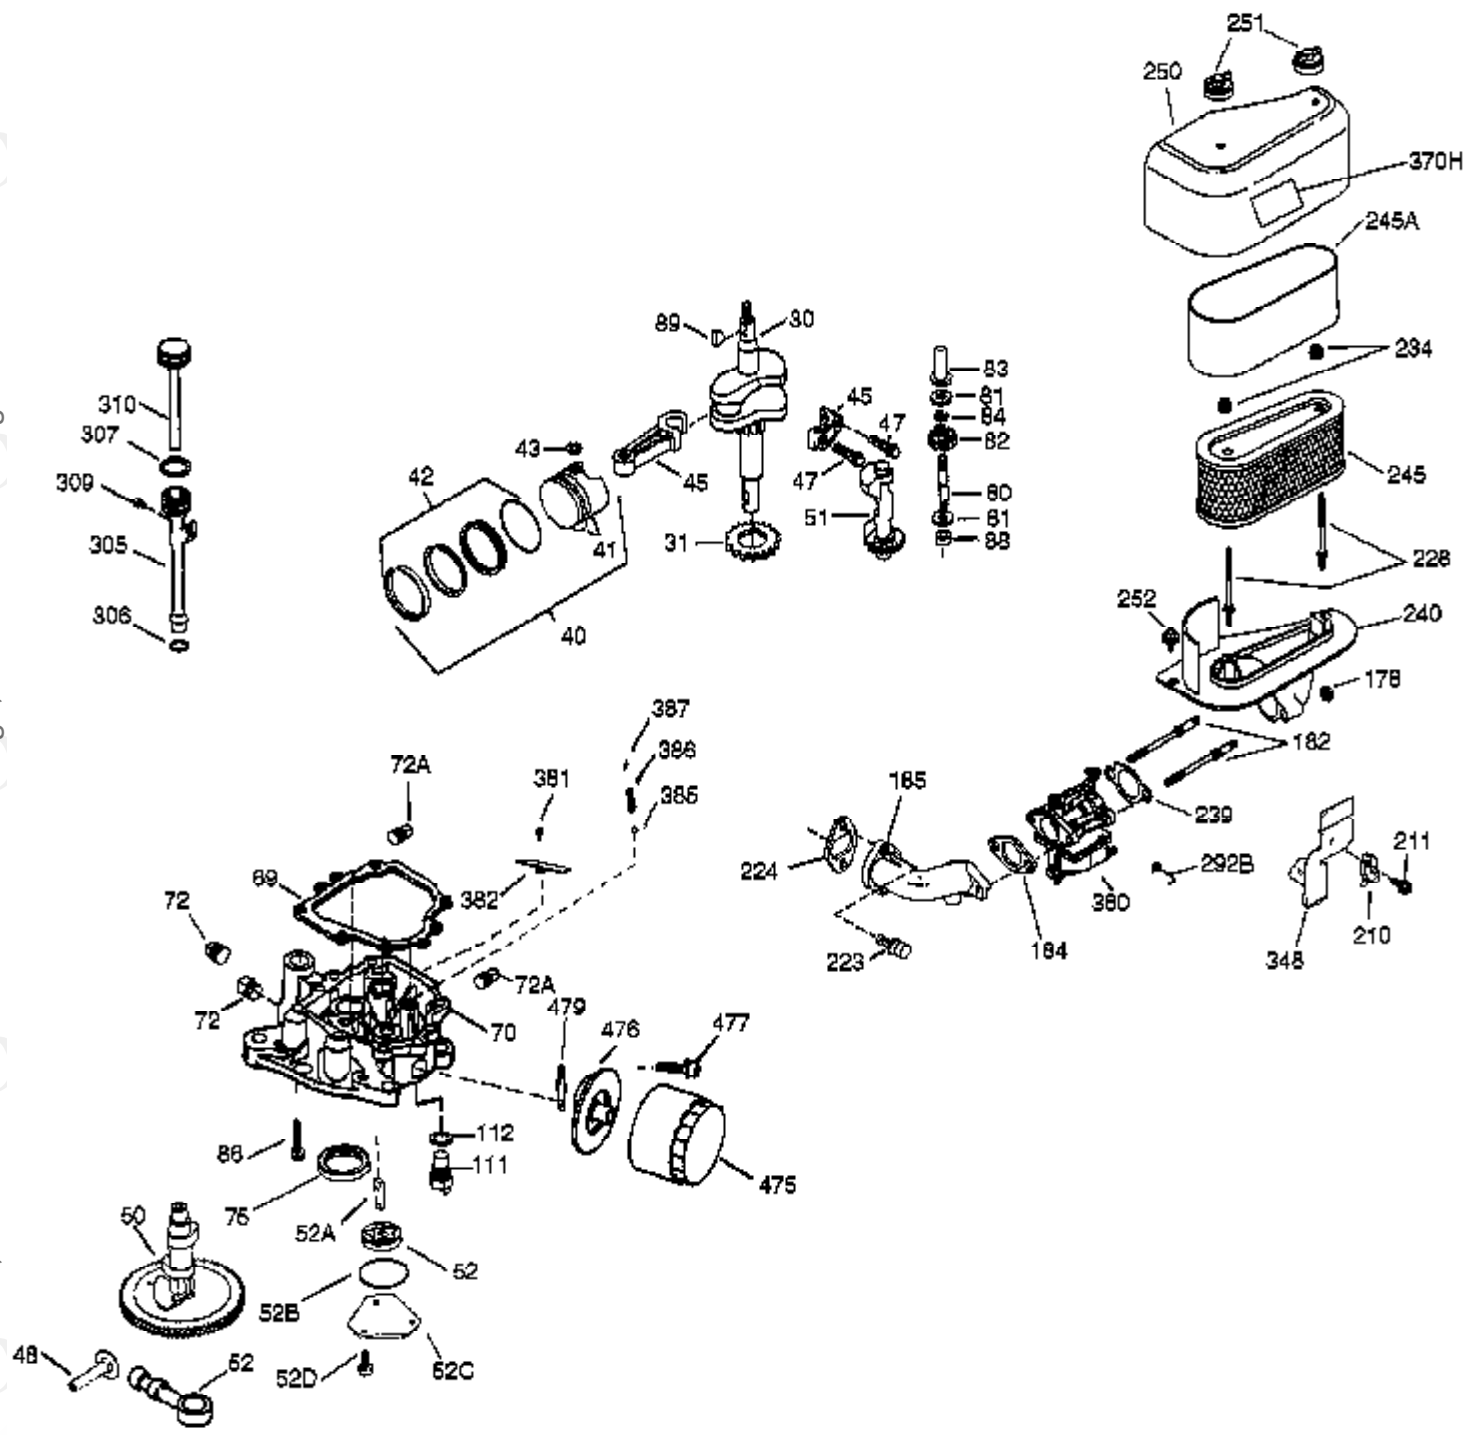

WMV-Dresden, Ersatzteilservice für Elektrowerkzeuge, Motor- und Gartengeräte

Ref #	Part Number	Qty	Description
30	36924	1	Crankshaft
31	35327	1	Counterbalance Gear
40	35776A	1	Piston, Pin & Ring Set (Std.)
40	35777A	1	Piston, Pin & Ring Set (.010" OS)
40	35778A	1	Piston, Pin & Ring Set (.020" OS)
41	35773A	1	Piston & Pin Ass'y. (Std.) (Incl. 43)
41	35774A	1	Piston & Pin Ass'y. (.010" OS) (Incl. 43)
41	35775A	1	Piston & Pin Ass'y. (.020" OS) (Incl. 43)
42	35779	1	Ring Set (Std.)
42	35780	1	Ring Set (.010" OS)
42	35781	1	Ring Set (.020" OS)
43	35772	2	Piston Pin Retaining Ring
45	36925	1	Connecting Rod Ass'y. (Incl. 47)
47	651033	2	Connecting Rod Bolt
48	35313	2	Valve Lifter
50	37221	1	Camshaft (MCR)
51	35315A	1	Counterbalance Weight
52B	36333	1	* "O" Ring
52A	36331	1	Oil Pump Shaft
52	36332	1	Oil Pump
52D	650888	3	Screw, 1/4-20 x 43/64"
52C	36334	1	Oil Pump Cover (Incl. 52B)
62	650760	1	Screw, 8-32 x 3/8"
69	35317	1	* Mounting Flange Gasket
70	37294	1	Mounting Flange (Incl. 72, 75 & 80)
72	31927	1	Oil Drain Plug
75	35319	1	Oil Seal
80	35712	1	Governor Shaft
81	35479	2	Washer
82	35321	1	Governor Gear Ass'y.
83	35322	1	Governor Spool
84	29193	1	Retaining Ring
86	650833	7	Screw, 1/4-20 x 1-3/16"
88	31707A	1	Spacer
89	650592	1	Flywheel Key
178	650928	2	Lock Nut, 1/4-20
182	650925A	2	Carburetor Mounting Stud
184	36352	1	* Carburetor To Intake Pipe Gasket
185	36940	1	Intake Pipe
210	27793	1	Conduit Clip
211	28942	1	Screw, 10-32 x 3/8"
223	650378	2	Screw, Torx T-30, 5/16-18 x 1-3/32"
224	36942	1	* Intake Pipe Gasket
228	650977	2	Air Cleaner Stud
234	650825	2	Nut & Lock Washer, 1/4-20
239	36358	1	* Air Cleaner Gasket
240	36355	1	Air Cleaner Body (Incl. 239)
245	36356	1	Air Cleaner Filter (Incl. 234)
245A	36357	1	Air Cleaner Filter
250	36359	1	Air Cleaner Cover
251	650886	2	Wing Nut, 1/4-20
252	650976	1	Screw, 1/4-20 x 19/32"
286	37173	1	Cup & Screen
292B	36946	1	Fuel Line Clamp
305	36945	1	Oil Fill Tube
306	36832	1	Fill Tube Gasket
307	35499		O" Ring
309	650976	3	Screw, 1/4-20 x 19/32"